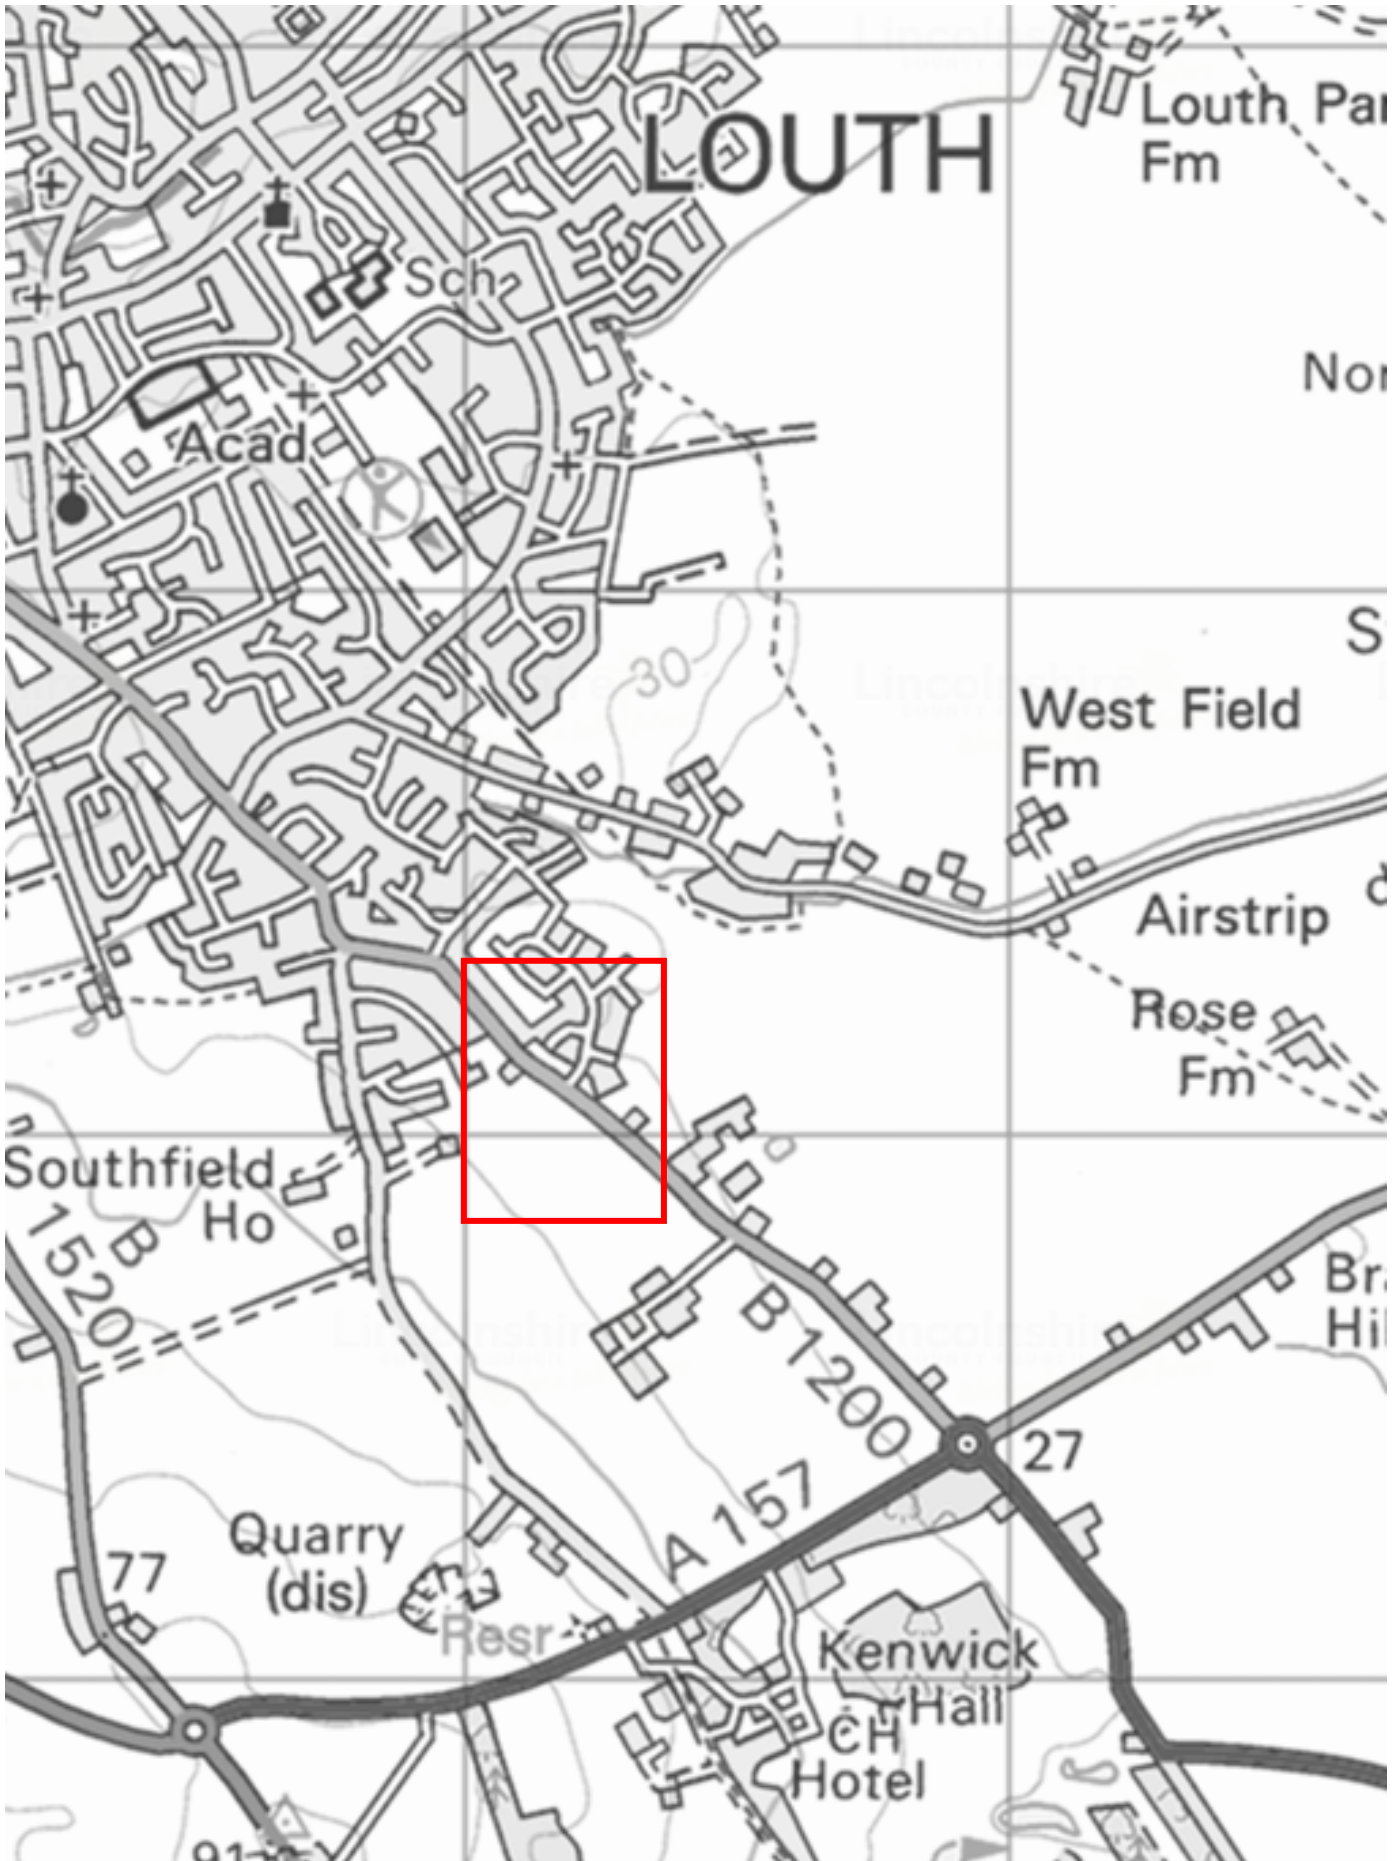

Appendix A

APPENDIX A : Louth, Legbourne Rd – 30 mph speed limit

This page is intentionally left blank